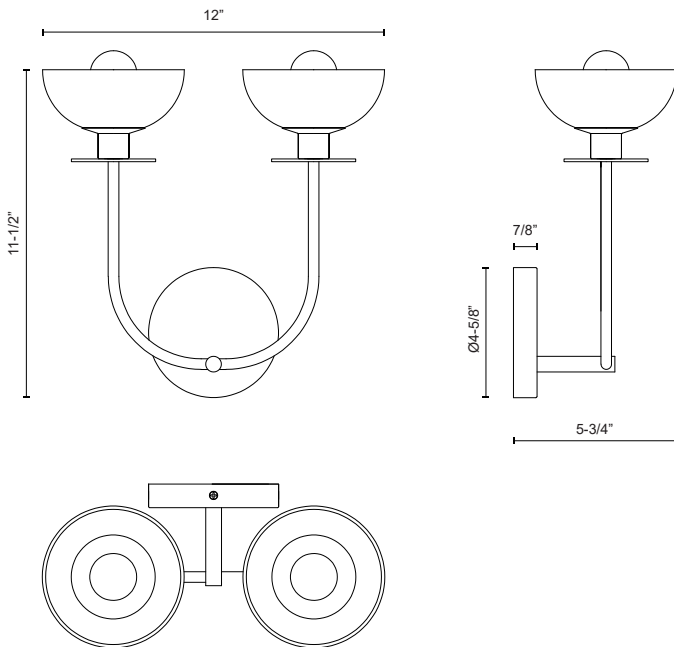

alora mood

P. 1.855.855.8926

CANADA: 19054 28TH Avenue Surrey - BC V3Z 6M3

USA: 3035 E. Lone Mountain Rd - Las Vegas, NV, 89081

SYLVIA WV515212

FIXTURE DIMENSIONS	W12" x H11-1/2" x E5-3/4"
HEIGHT FROM CENTER	9-1/4"
EXTENSION	5-3/4"
LAMP TYPE	E12
MAX WATTAGE	60W
BULB QTY	2
BULBS INCLUDED	No
VOLTAGE	120V
GLASS DETAILS	Clear Glass
MATERIAL	Steel + Glass
ILLUMINATION DIRECTION	Omni-directional
INSTALL OPTIONS	Wall Mount, Up or Down
LOCATION	Damp
CANOPY DIMENSIONS	D4-5/8" x E7/8"
PAINT FINISH	BG01; MB01;

[D - Diameter, L - Length, W - Width, H - Height, E - Extension]

AVAILABLE FINISHES:

WV515212BGCL
Brushed
Gold/Clear Glass

WV515212MBCL
Matte Black/Clear
Glass

*For complete warranty terms, please visit: www.aloralighting.com/warranty