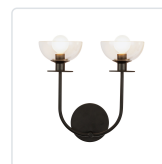

alora mood

P. 1.855.855.8926

CANADA: 19054 28TH Avenue Surrey - BC V3Z 6M3

USA: 3035 E. Lone Mountain Rd - Las Vegas, NV, 89081

SYLVIA WV515212

FIXTURE DIMENSIONS	W12" x H11-1/2" x E5-3/4"
HEIGHT FROM CENTER	9-1/4"
EXTENSION	5-3/4"
LAMP TYPE	E12
MAX WATTAGE	60W
BULB QTY	2
BULBS INCLUDED	No
VOLTAGE	120V
GLASS DETAILS	Clear Glass
MATERIAL	Steel + Glass
ILLUMINATION DIRECTION	Omni-directional
INSTALL OPTIONS	Wall Mount, Up or Down
LOCATION	Damp
CANOPY DIMENSIONS	D4-5/8" x E7/8"
PAINT FINISH	BG01; MB01;

[D - Diameter, L - Length, W - Width, H - Height, E - Extension]

AVAILABLE FINISHES:

WV515212BGCL
Brushed
Gold/Clear Glass

WV515212MBCL
Matte Black/Clear
Glass

*For complete warranty terms, please visit: www.aloralighting.com/warranty